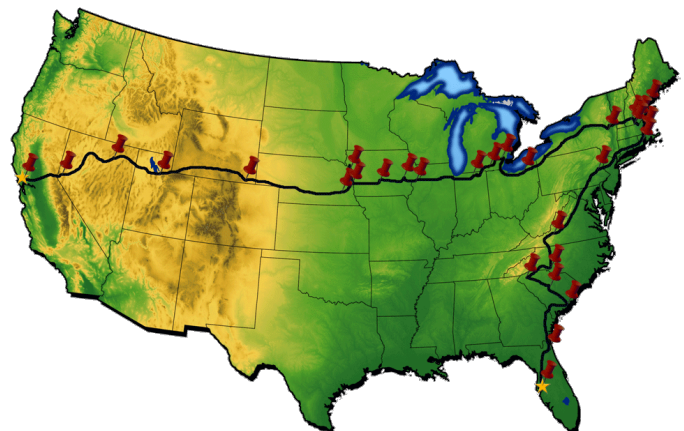

TEA PARTY EXPRESS

www.TeaPartyExpress.org

Presidential Debate Tour

“Reclaiming America”

Come join the Tea Party Express for a rally in **Bucks County, PA** on **September 7, 2011**.

Join us for conservative speakers, singers, and entertainment, featuring a special tribute to our military heroes.

6:00 PM
Shady Brook Farm

931 Stony Hill Road
Yardley, PA 19067

rally@teapartyexpress.org